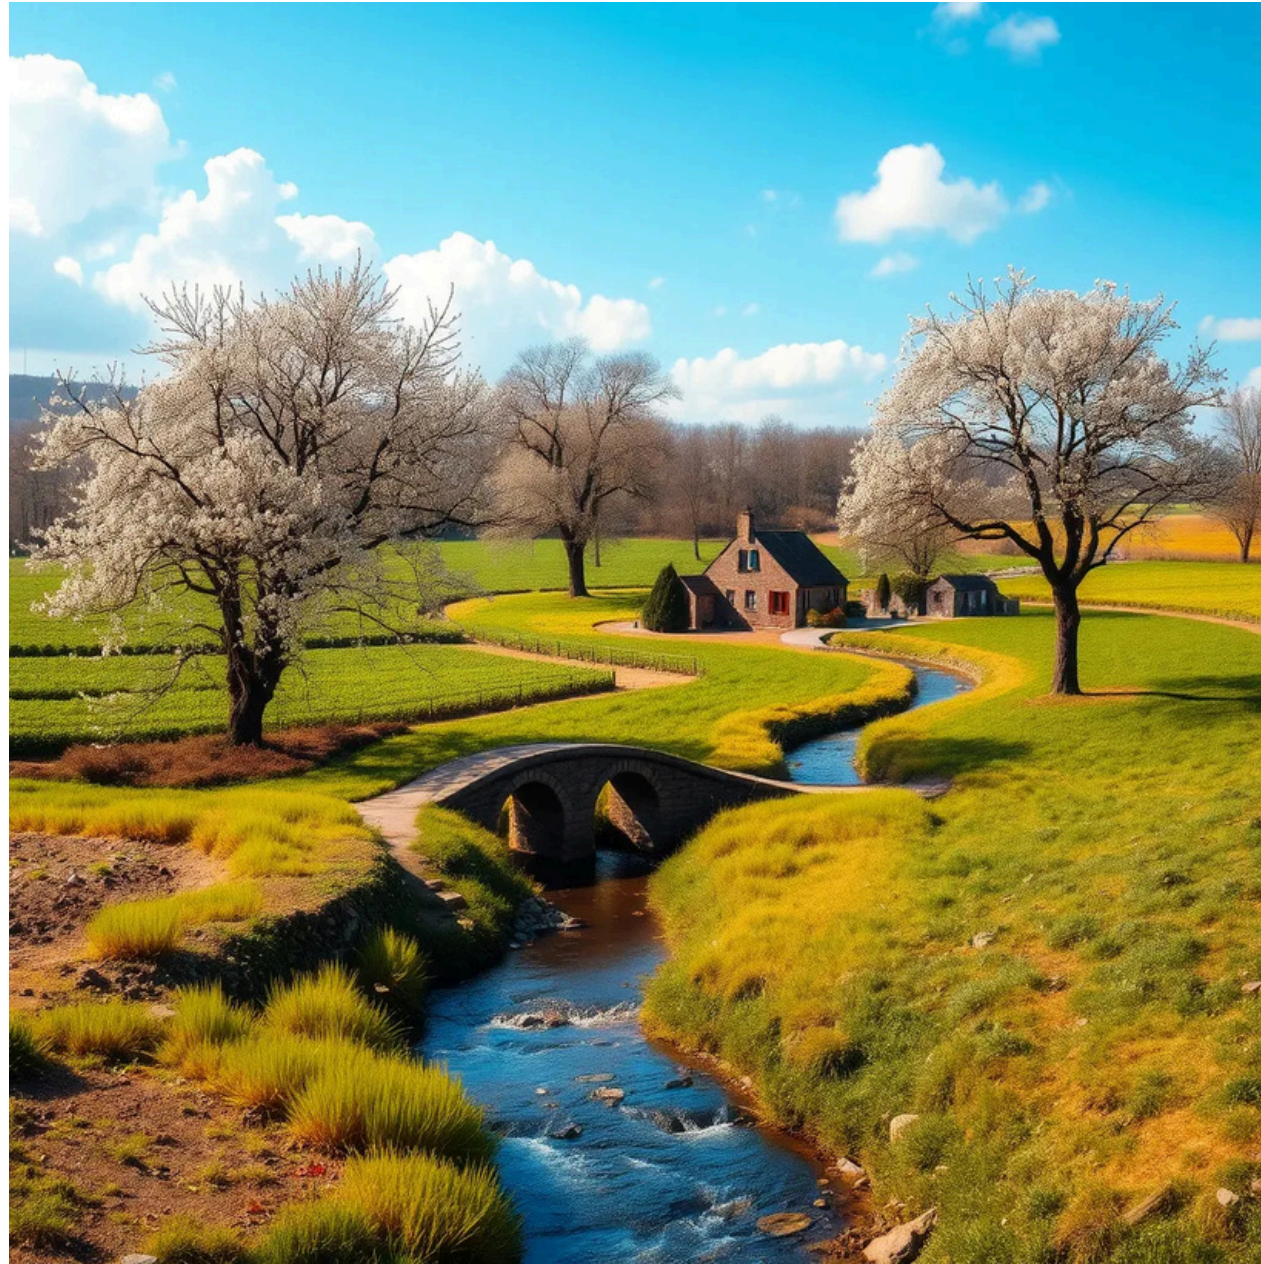

春の田園風景

A picturesque rural landscape in spring, with fields of green crops, blossoming fruit trees, and a gentle stream running through the scene. A small stone bridge crosses the stream, leading to a cozy cottage.