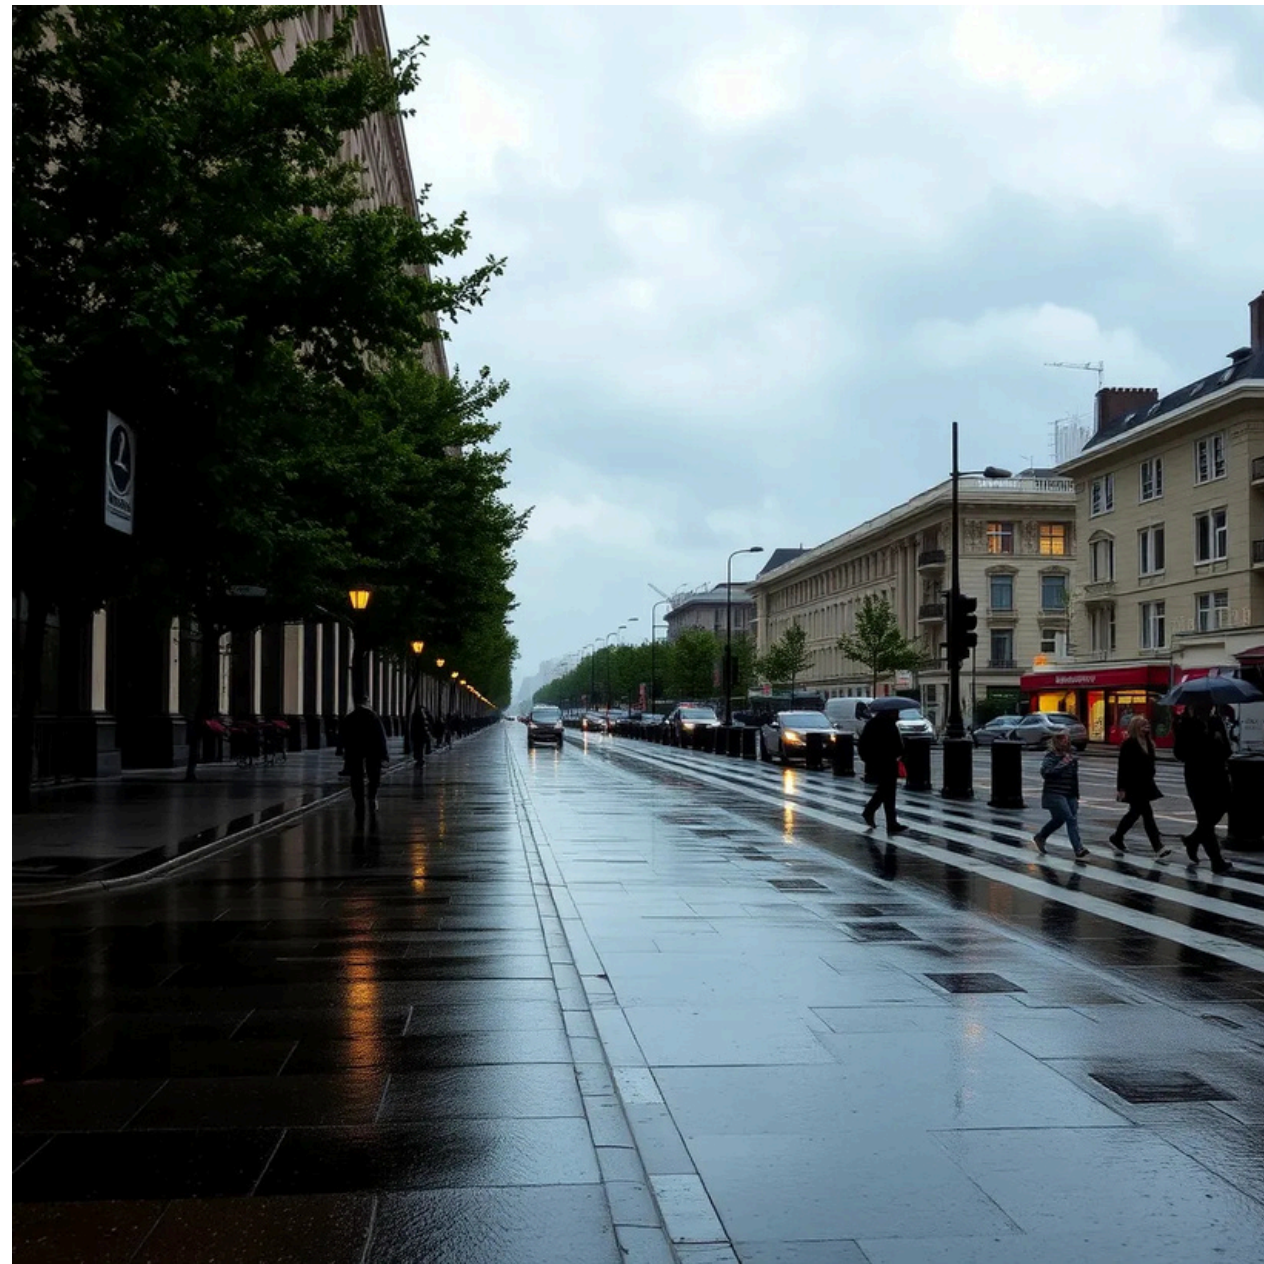

雨上がりの街並み

A quiet city street just after a rainstorm, with wet pavement reflecting the glow of streetlights. The air is fresh, and a few pedestrians walk with umbrellas under a cloudy sky.