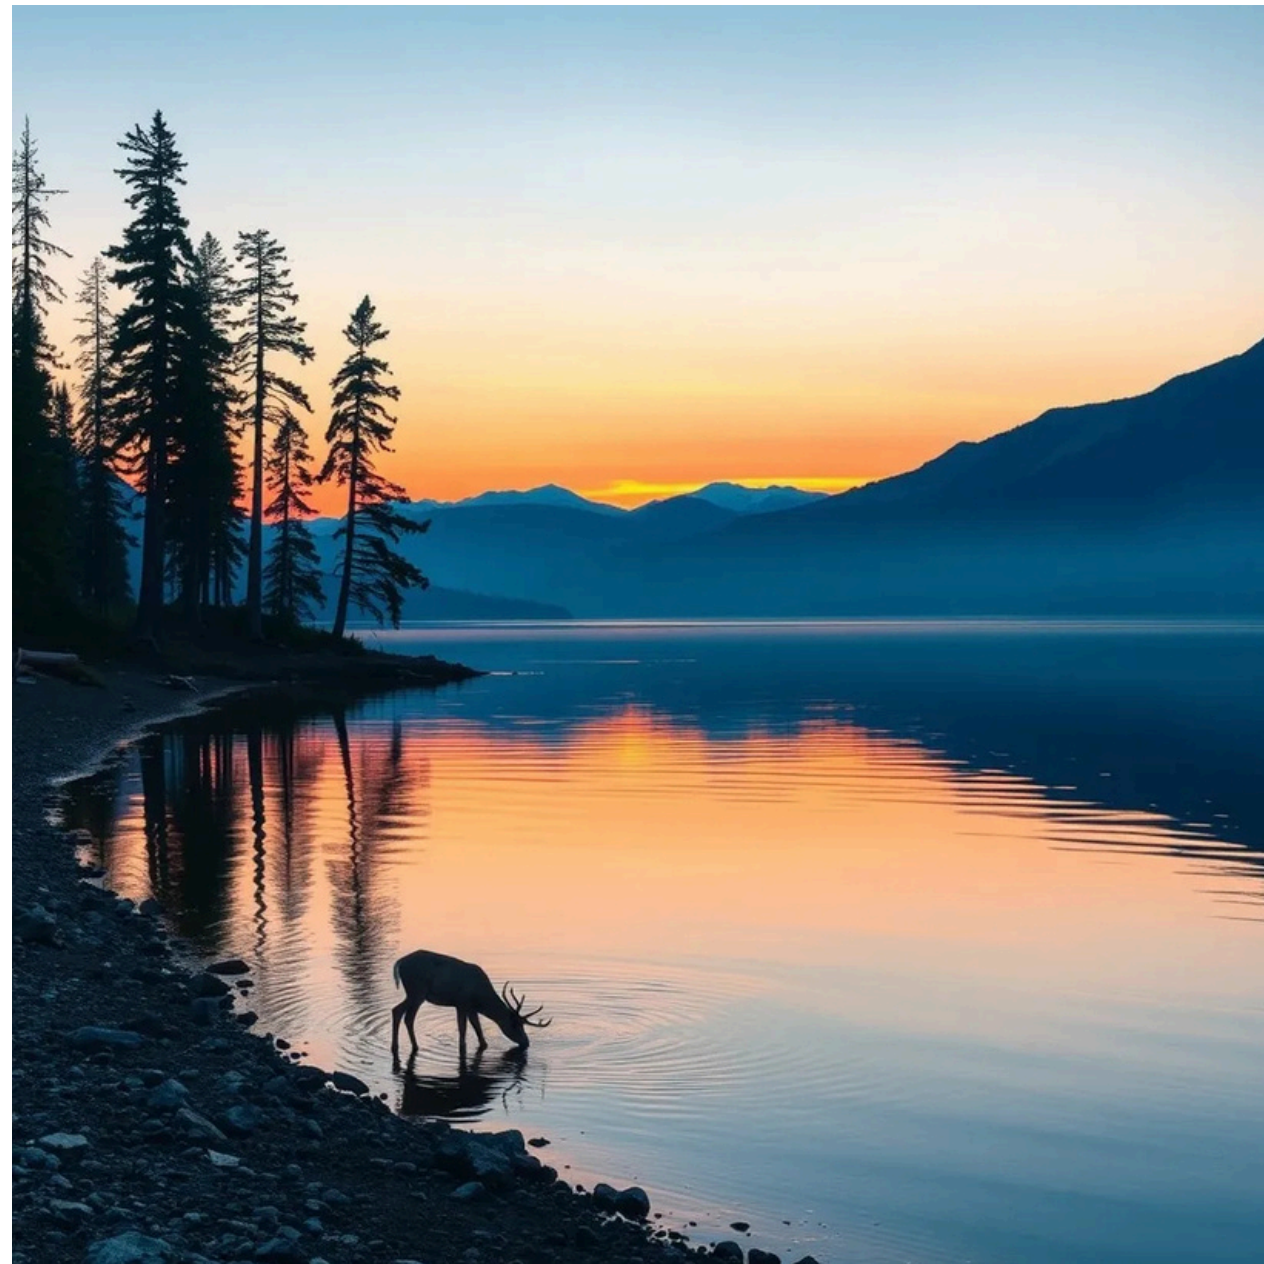

山岳湖の夕暮れ

A serene mountain lake at dusk, with the water reflecting the colors of the sunset. Tall pines line the shore, and the silhouette of a deer can be seen drinking from the water.