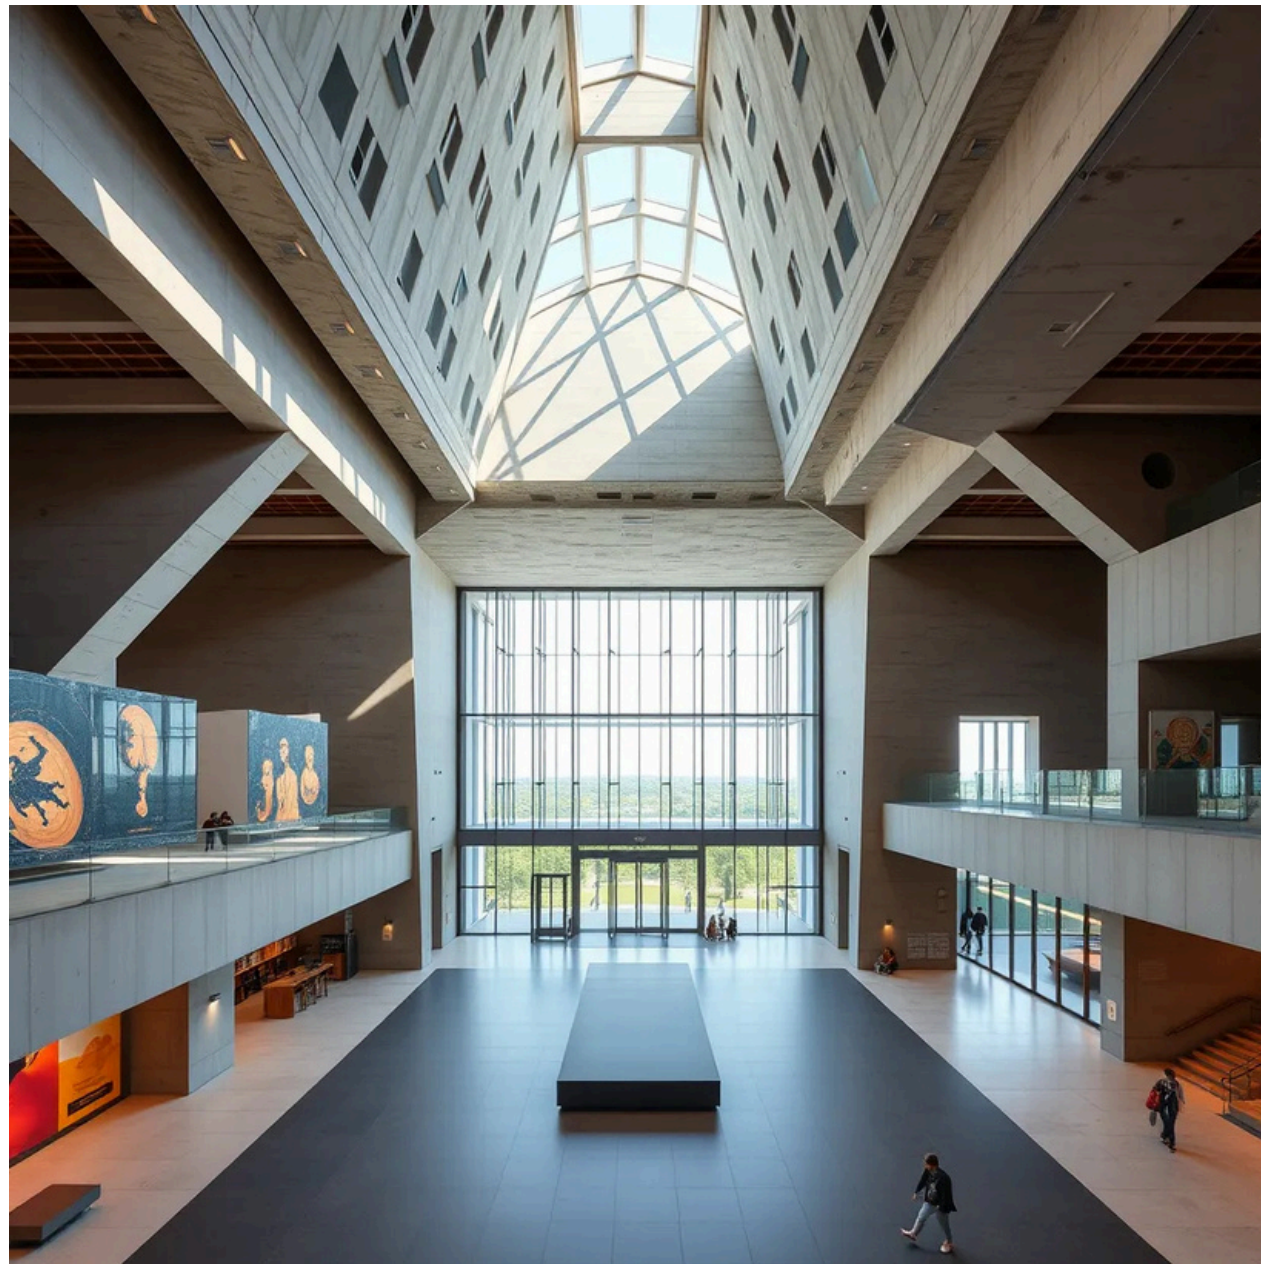

古代ローマの円形劇場

A grand Roman amphitheater with tiered seating and large arches. The structure is made of stone and stands against a backdrop of rolling hills.

砂漠のオアシスホテル

A luxurious hotel in the middle of a desert oasis, with palm trees, water features, and shaded terraces. The building is designed with a blend of modern and traditional desert architecture.

山岳リゾートのログキャビン

A cozy log cabin nestled in a mountainous region, with a stone chimney and a large porch. The cabin is surrounded by pine trees and overlooks a serene lake.

ルネサンス風の宮殿

A grand Renaissance palace with ornate facades, domed roofs, and expansive gardens. The palace features intricate sculptures and fountains in the courtyard.

未来の空港ターミナル

A futuristic airport terminal with expansive glass walls, automated systems, and sleek, modern design. The terminal is filled with natural light and advanced technology.

近代的な博物館

A contemporary museum with a unique architectural design, featuring bold geometric shapes and a combination of concrete, glass, and steel. The museum has an open, airy interior.

雪国のスキーリゾートホテル

A winter resort hotel with large windows overlooking snow-covered mountains. The building is constructed with natural wood and stone, creating a warm, inviting atmosphere.

洞窟の中の家

A unique house built into the side of a cave, with a stone facade and natural rock walls. The interior is cozy and warm, with rustic furniture and soft lighting.