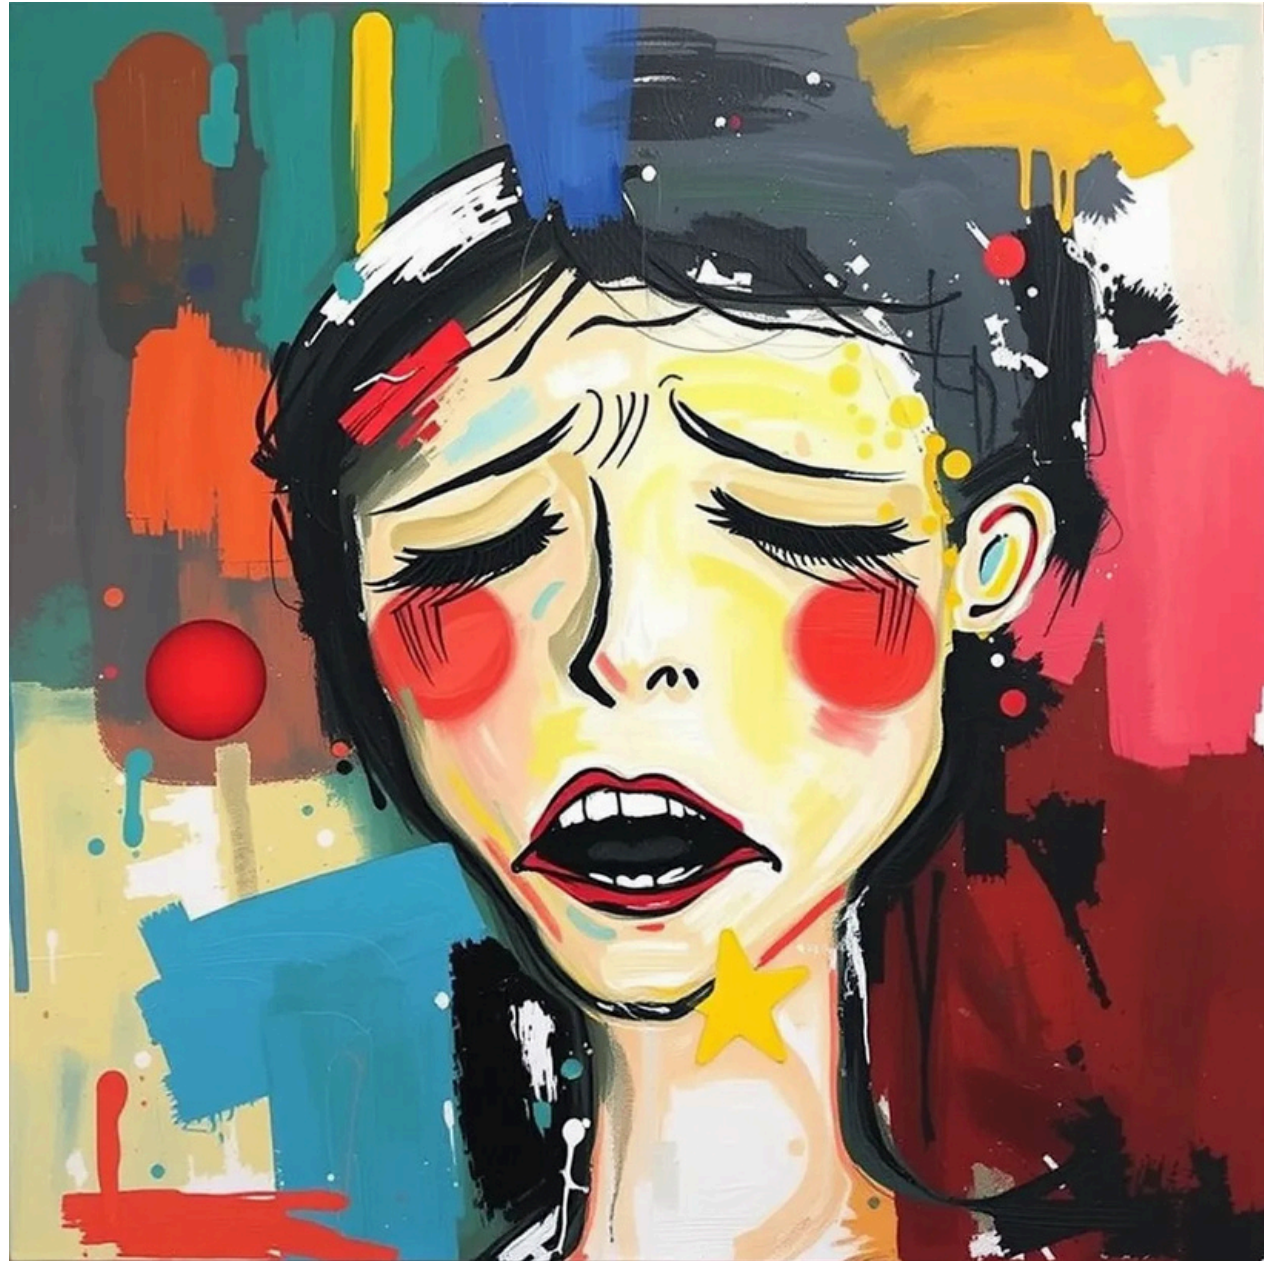

感情を表現する抽象画

An abstract painting that captures the essence of a strong emotion, such as joy, sorrow, or anger. The colors, shapes, and brushstrokes are all chosen to evoke the specific feeling.