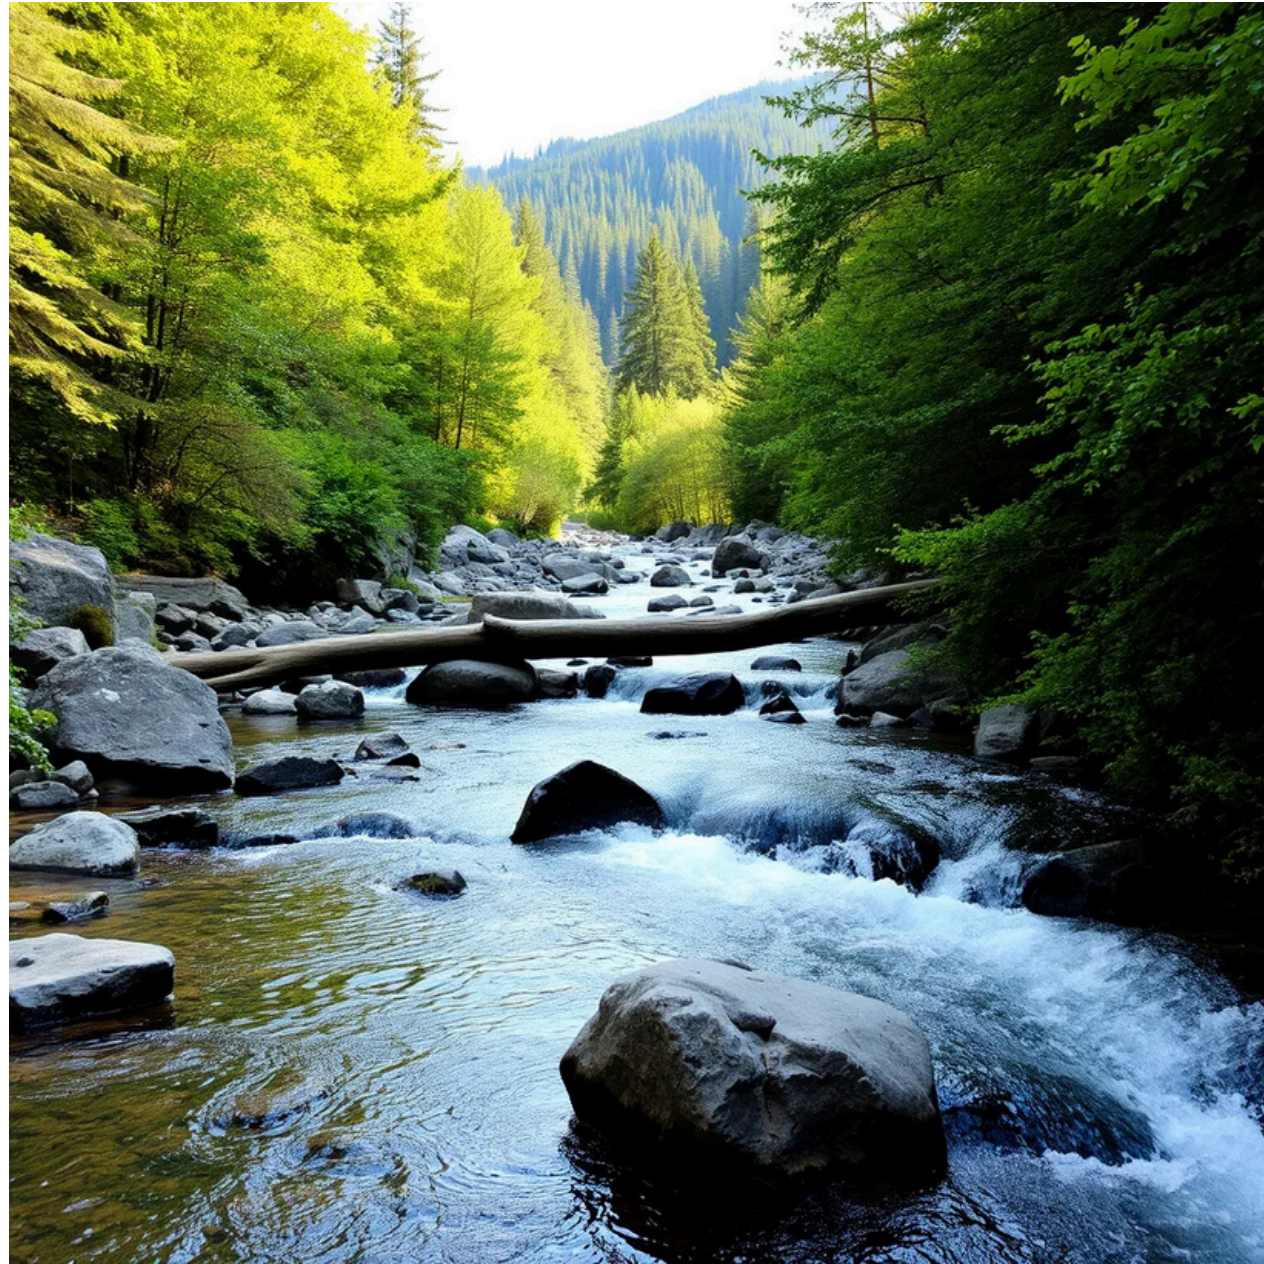

冬の森

A quiet winter forest blanketed in snow, with tall trees casting long shadows on the ground. The scene is peaceful and still, with only the sound of crunching snow underfoot.

川のせせらぎ

A clear mountain stream winding through a lush forest, with rocks and fallen logs creating small rapids. The water sparkles in the sunlight, and the surrounding trees are dense with green foliage.