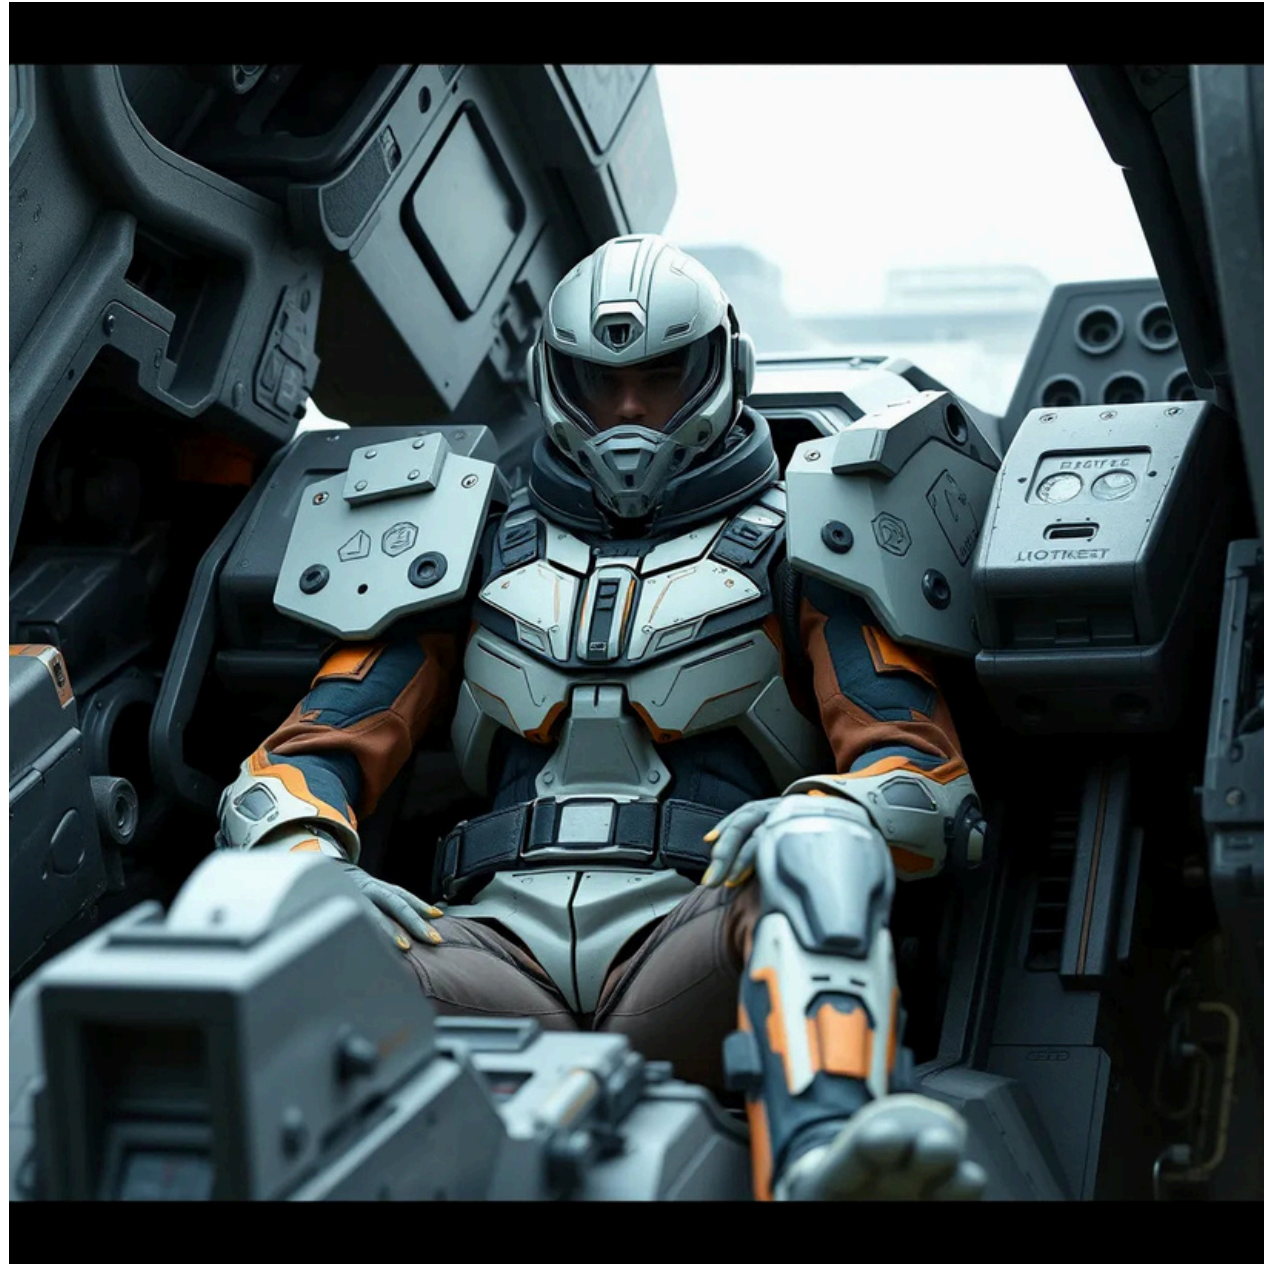

機械の操縦士

A mech pilot in a futuristic jumpsuit, sitting in the cockpit of a massive robot. The pilot is focused, with hands on the controls, ready for battle.